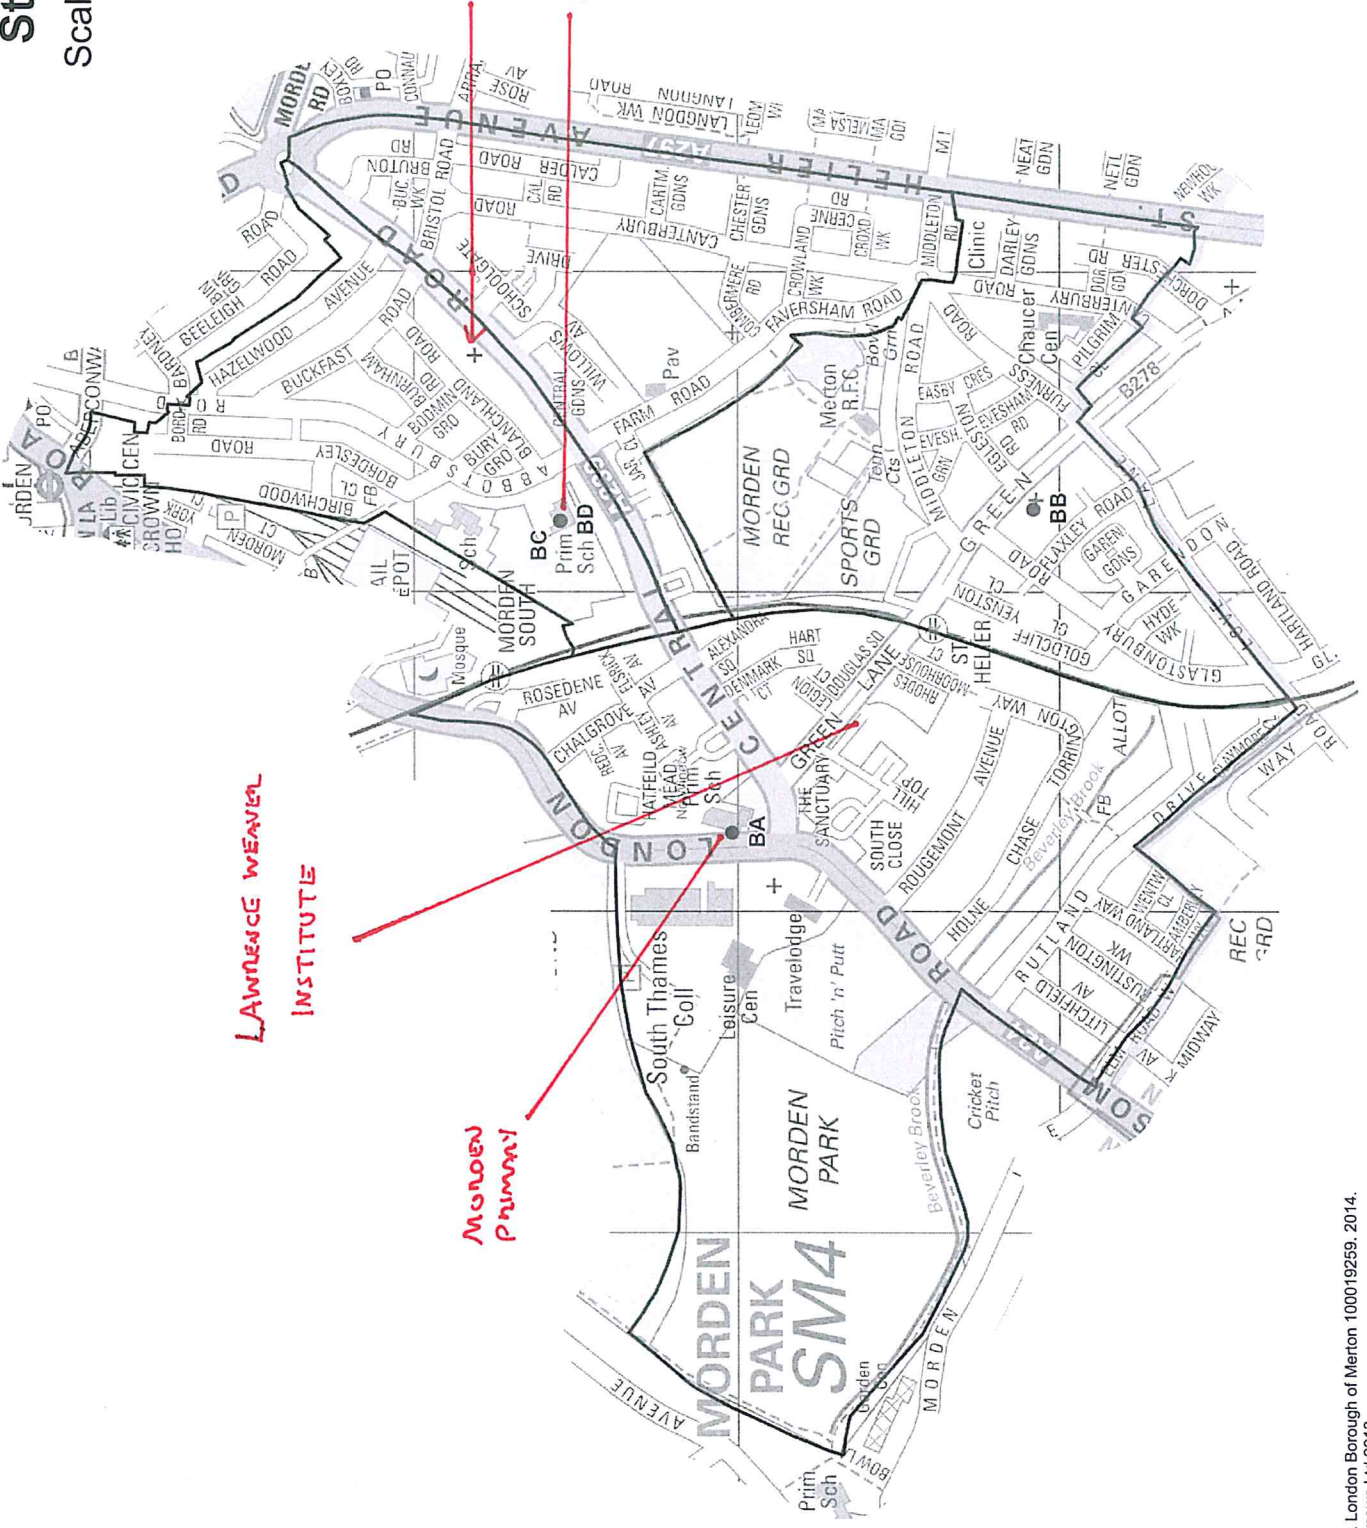

# St. Helier

Scale 1:8,000

ST GEORGE'S  
CHURCH HALL

Abbotsbury  
Primary

LAWRENCE WEAVER  
INSTITUTE

Morden  
Primary

This page is intentionally left blank